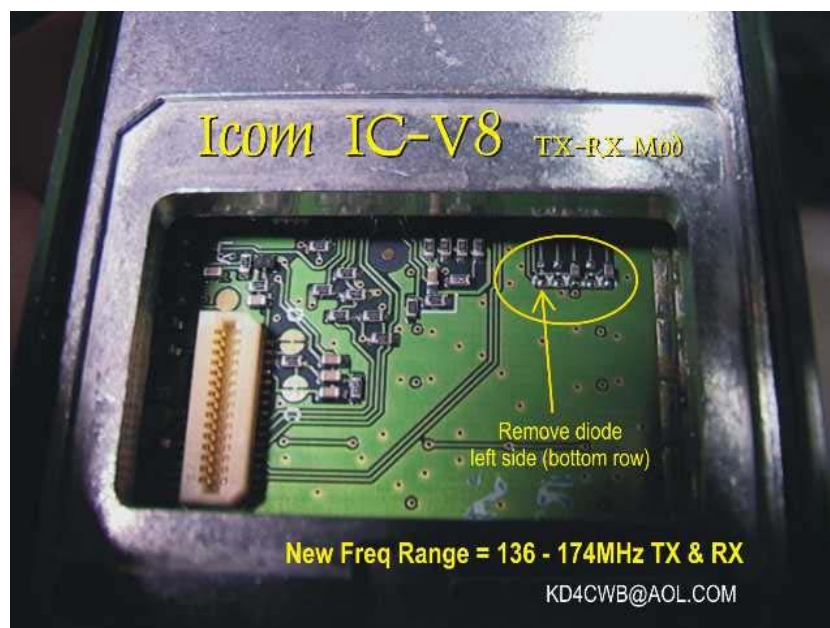

Ads by Google

802.15.4 Product Services

STG design and development services get your product to market quickly.
www.stg.com

Top IC socket

Supply IC socket with complex function. Quality IC socket
www.welink-dg.com

Inphenix SLDs

750 to 1600nm & custom wavelengths Wide range of SOAs and SLDs
www.INPHENIX.com

Laser Diodes

373-3000 nm
Single-mode, unique wavelengths FP, AR, DFB, DBR, TA ...
www.toplica.com

Power supplies

- [Powerbox](#)
- [Kenwood](#)
- [Diamond](#)
- [Samlex](#)
- [Mascot](#)
- [Daiwa](#)
- [Yaesu](#)
- [Alinco](#)
- [Icom](#)
- [H&H](#)

Power amplifiers

- [Beko](#)
- [Icom](#)
- [Alinco](#)
- [Drake](#)
- [Yaesu](#)
- [Daiwa](#)
- [Collins](#)
- [Kenwood](#)
- [DanAmps](#)
- [Ameritron](#)
- [Autophon](#)
- [Eto/Alpha](#)
- [Command](#)
- [Technologies](#)
- [E.F.Johnson](#)
- [Dentron Radio Co.](#)

PMR446

- [Sommerkamp](#)
- [FreeQuency](#)
- [Goodmans](#)
- [Kenwood](#)
- [Lafayette](#)
- [President](#)
- [Binatone](#)
- [Motorola](#)
- [Multicom](#)
- [Albrecht](#)
- [Maycom](#)
- [Topcom](#)
- [Xtreme](#)
- [Ondico](#)
- [Telcom](#)
- [Maxon](#)
- [Vertex](#)
- [Zodiac](#)